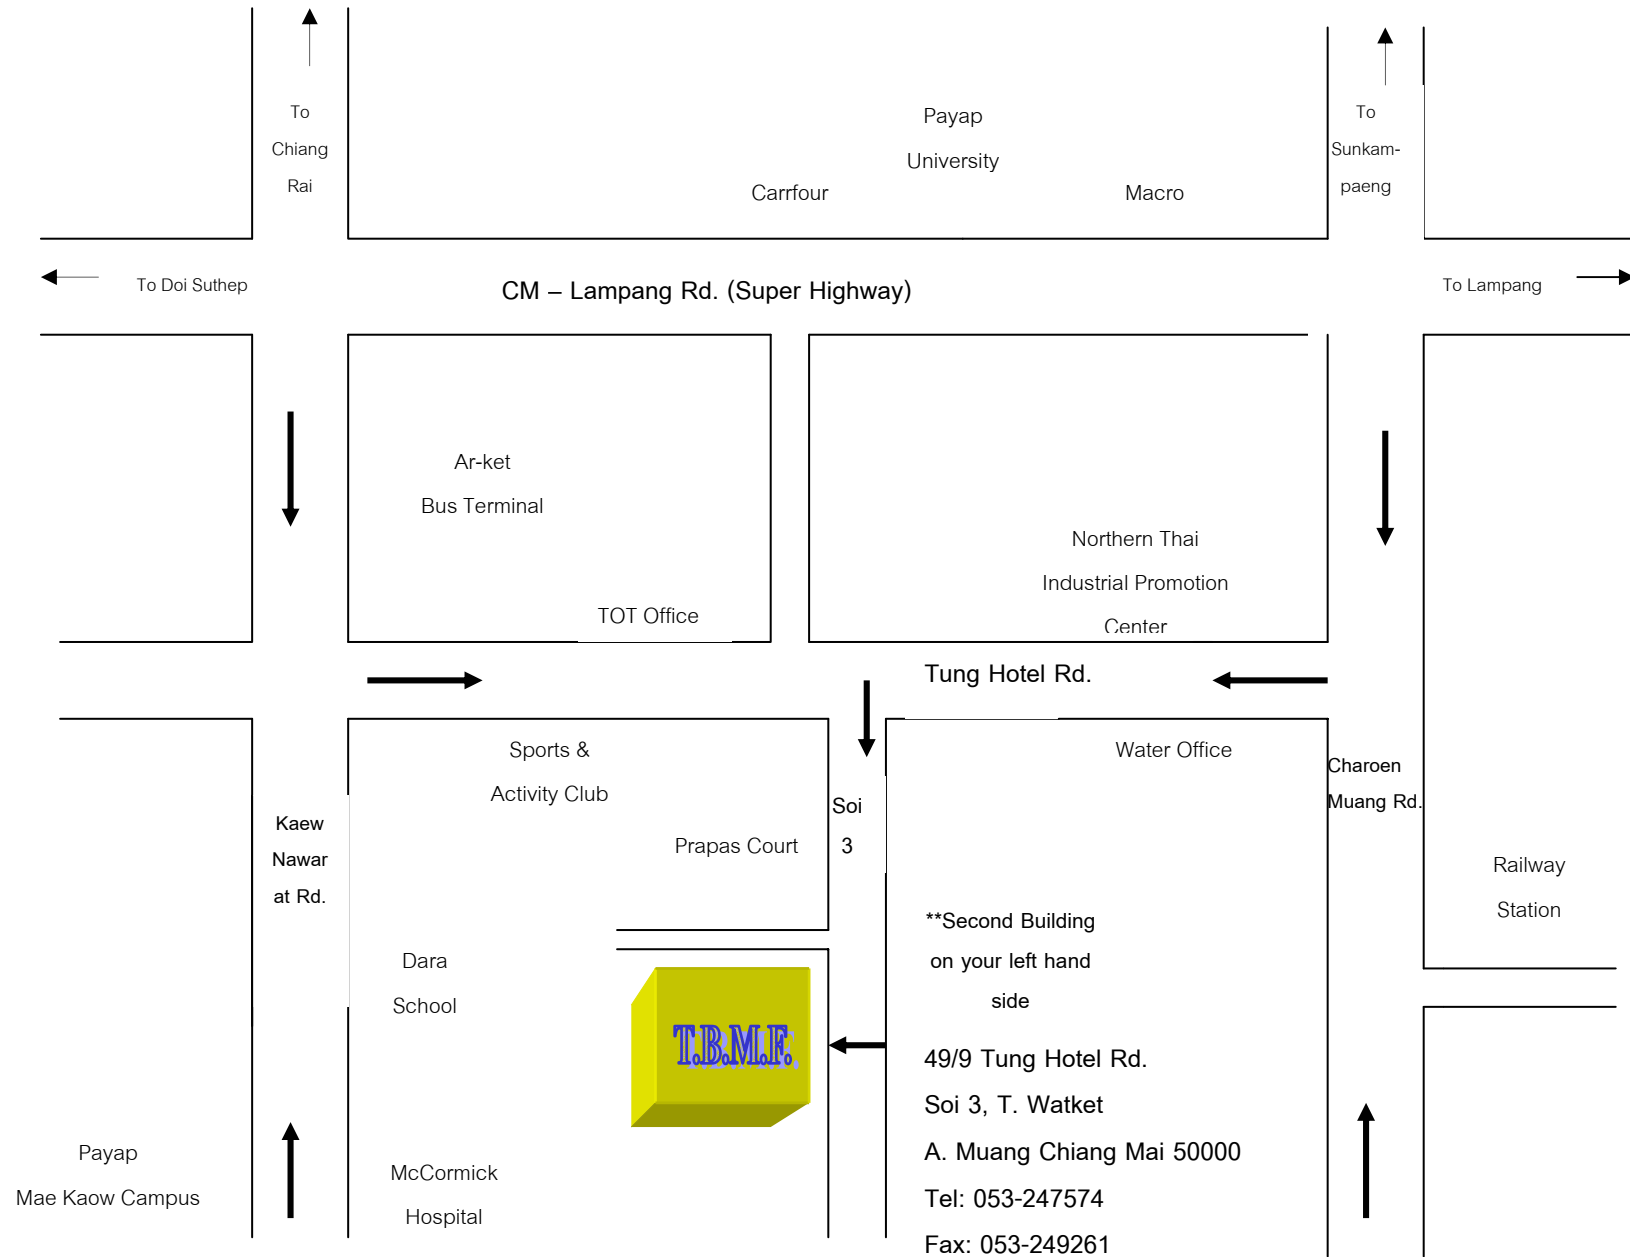

Map to the Thailand Baptist Missionary Fellowship (TBMF) Office

To
Chiang
Rai

To
Sunkam-
paeng

To Doi Suthep

CM – Lampang Rd. (Super Highway)

To Lampang

Ar-ket
Bus Terminal

TOT Office

Northern Thai
Industrial Promotion
Center

Tung Hotel Rd.

Kaew
Nawar
at Rd.

Sports &
Activity Club

Prapas Court

Soi
3

Water Office

Charoen
Muang Rd.

Railway
Station

Dara
School

T.B.M.F.

**Second Building
on your left hand
side

49/9 Tung Hotel Rd.

Soi 3, T. Watket

A. Muang Chiang Mai 50000

Tel: 053-247574